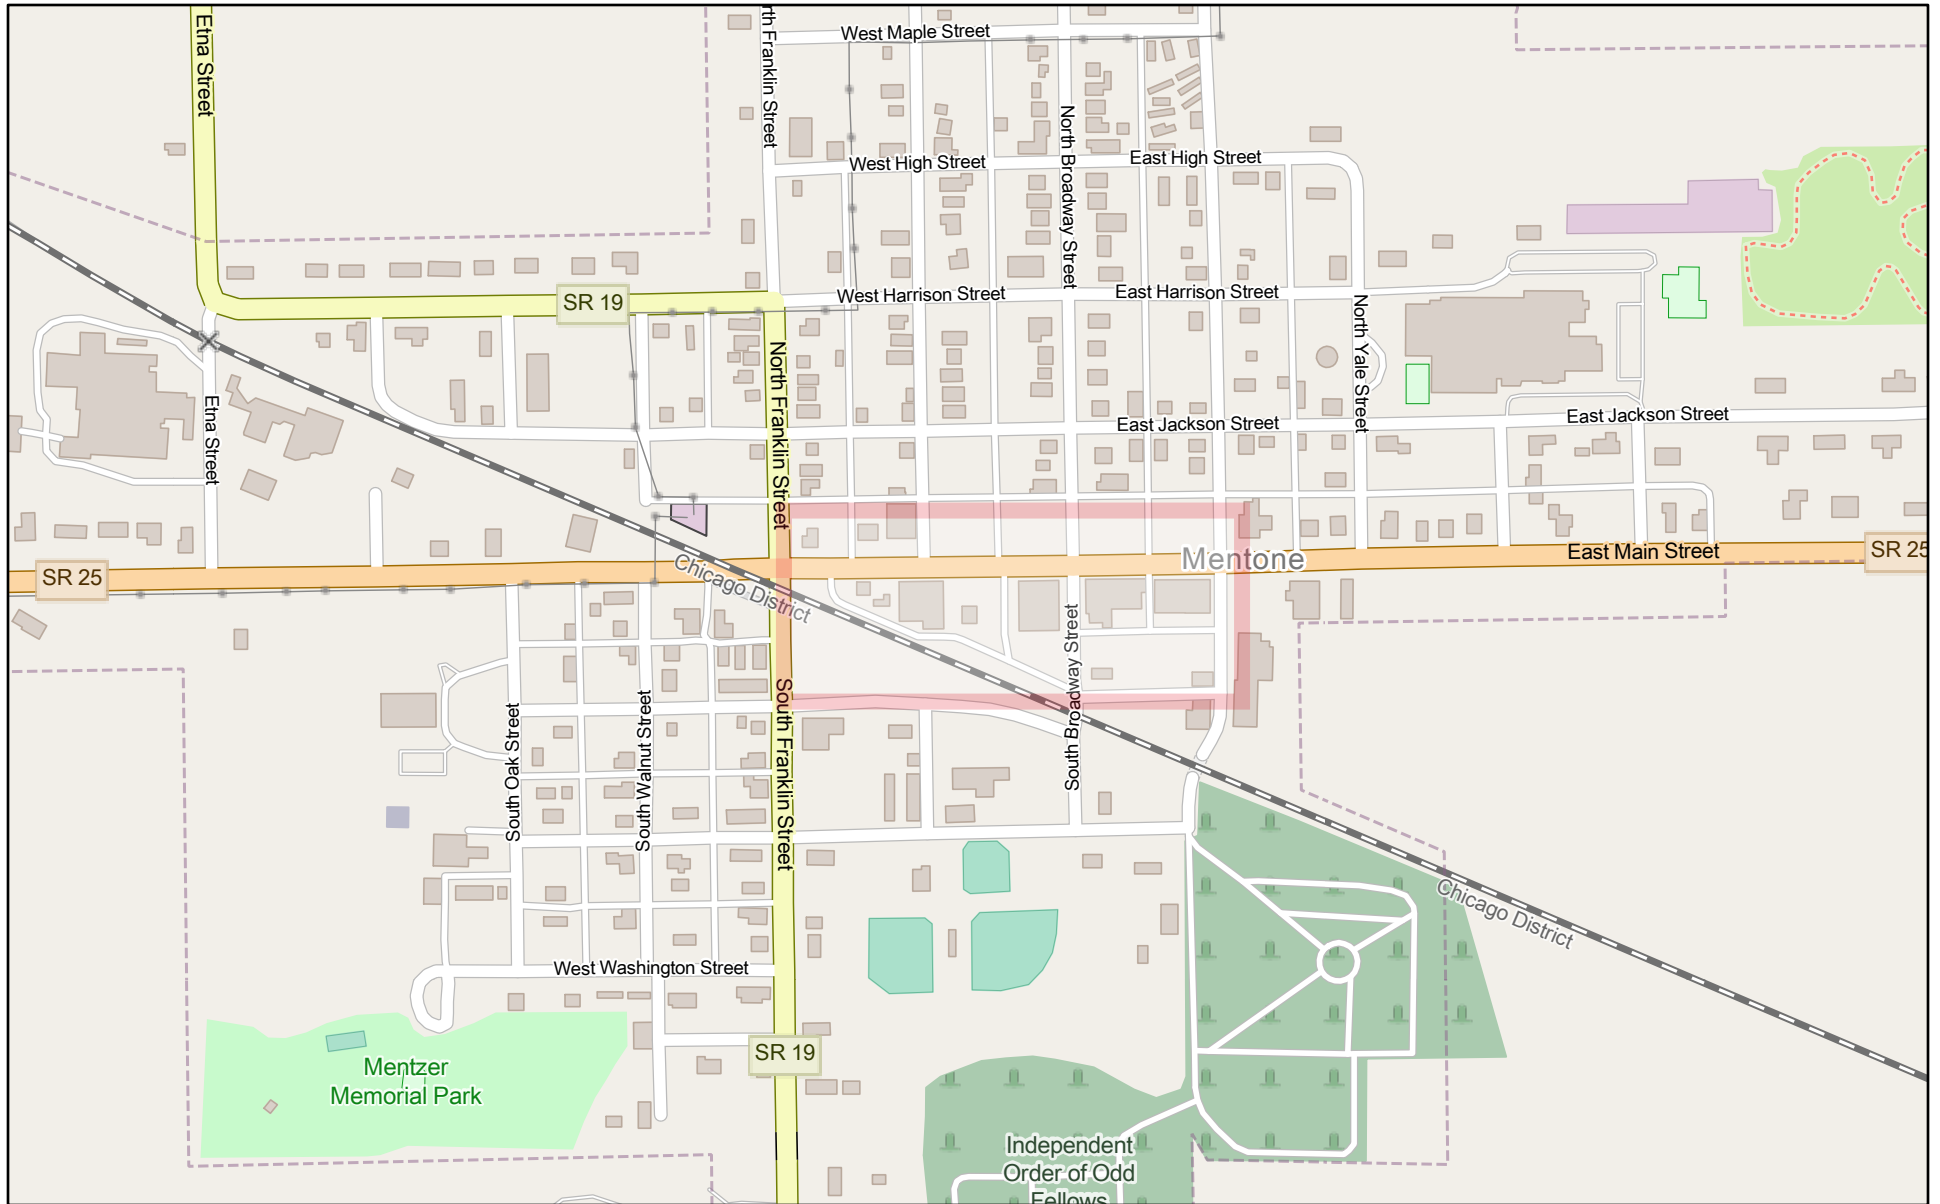

Mentone PG Downtown Corridor

4/23/2024

Project Area

1:8,028

Map data © OpenStreetMap contributors, Microsoft, Facebook, Inc. and its affiliates, Esri Community Maps contributors, Map layer by Esri